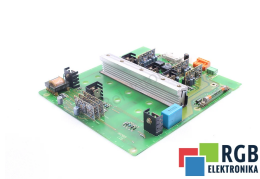

## 6SC6108-0SE01 462011.9084.01 SIEMENS

Used SIEMENS 6SC6108-0SE01  
Tested and cleaned.  
24 months guarantee  
Dedicated courier  
Delivery across Europe even in 24h

### TECHNICAL DATA

MANUFACTURER	SIEMENS
MODEL	6SC6108-0SE01
CATEGORY	Power supplies
WEIGHT [KG]	1.0
HEIGHT [CM]	5.0
LENGTH [CM]	26.0
WIDTH [CM]	24.0

24/7 SUPPORT AVAILABLE  
[+48 71 750 09 78](tel:+48717500978)